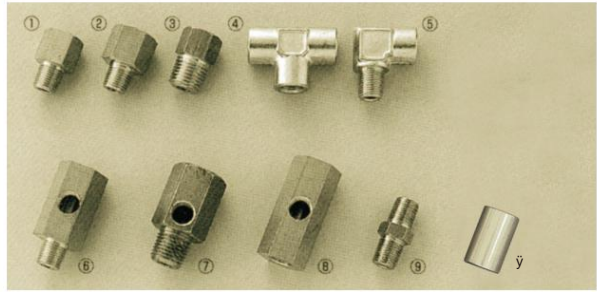

**Straight joint**

Part Number	Product	Base price
ψ 2411-1050	name 4ψ-8ψ Different diameter joint	600
ψ 2411-0410	4ψ Boost joint 8ψ Straight	180
ψ 2411-1080	joint 8ψ Straight union 8ψ-12ψ	570
ψ 2411-1081	Reducing joint 12ψ Straight	570
ψ 2411-1130	joint	1,600
ψ 2411-1290	joint	1,200
ψ 2411-1400	joint ψ 2411-1525 6ψ-8ψ Different diameter joint	750
ψ 2411-1550	8ψ-10ψ Different diameter joint	1,000
ψ 2411-1550	8ψ-10ψ Different diameter joint	1,000

**Female-male T-type and L-type joints**

Part Number	Product Name	Base price
ψ 2411-0785	1/8 female-1/8 male joint 1/4	480
ψ 2411-0161	female-1/8 male joint	480
ψ 2411-0810	1/8 female-1/4 male joint	480
ψ 2411-0772	1/8 female T-joint 1/8	1,380
ψ 2411-0800	female-1/8 male L-joint 1/8 female-1/8	1,200
ψ 2411-0870	female-1/8 male joint 1/4 female-1/8	900
ψ 2411-0873	female-1/4 male joint	1,200
ψ 2411-0871	1/8 female-1/8 female-1/8 female joint	880
ψ 2411-1570	1/2 female-1/2 male joint ψ 2411-1575 1/8 female-1/8 female joint	720
ψ 2411-1575	1/8 female-1/8 female joint	450