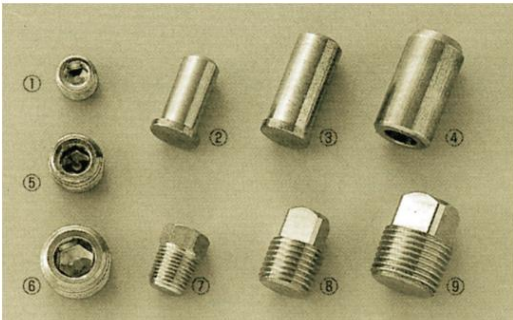

Shizumi plugs, plugs

Part Number	Product	Base price
ψ 2411-0880	Name 1/8 Shizumi Plug	150
ψ 2411-0210	Plug 9ψ 2411-0100 Plug	500
ψ 11ψ 2411-0520	Plug 14ψ 1/4 Shizumi	500
ψ 2411-1420	Plug 3/8 Shizumi Plug 1/8 Plug	900
ψ 2411-1420		180
ψ 2411-1421		240
ψ 2411-0110		480
ψ 2411-0200	1/4 plug 3/8	480
ψ 2411-1150	plug	600