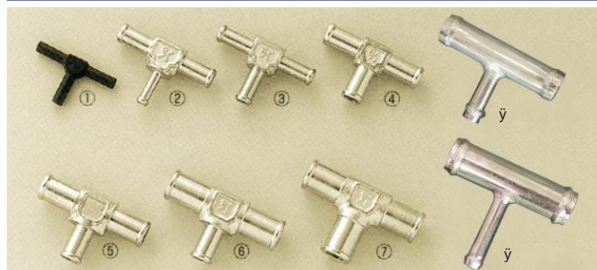

T-joint

Part Number	Product Name	Base price
ψ 2411-0990	4ψ T-joint 8ψ-4ψ	180
ψ 2411-1060	Different diameter T-joint 6ψ T-	1,750
ψ 2411-0951	joint 8ψ T-joint	1,750
ψ 2411-0950		1,750
ψ 2411-1210	10ψ-8ψ Different diameter T-joint 2411-1230	1,850
ψ 12ψ-8ψ Different diameter T-joint 2411-1240		2,700
ψ 12ψ T-joint		Discontinued
ψ 2411-1201	8ψ-14ψ Different diameter T-joint ψ	2,700
ψ 2411-1500	8ψ-16ψ Different diameter T-joint	2,700