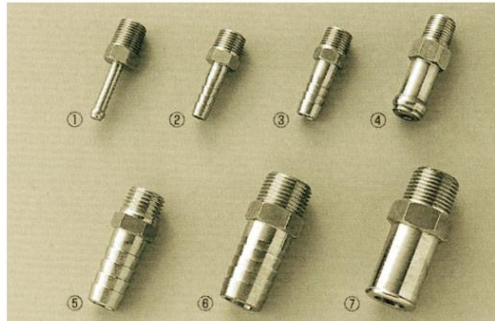

joint

Part	Product Name	Base price
ψ number 2411-1020	4ψ-1/8 joint 6ψ-1/8 joint	550
ψ 2411-0550	8ψ-1/8 joint 10ψ-1/8	450
ψ 2411-0500	joint 10.5ψ-1/4 joint	450
ψ 2411-0470	12ψ-1/4 joint 16ψ-3/8	1,000
ψ 2411-1014	joint 17ψ-3/8 joint	680
ψ 2411-0940		950
ψ 2411-0320		750
ψ 2411-0311		1,700