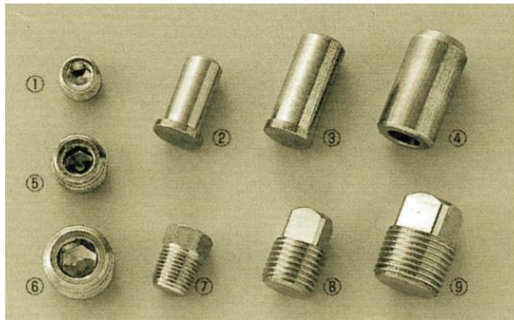

**Straight Joint**

Parts number	Product Name	Price(yen)
① 2411-1050	4φ-8φ Reducing Joint	800
② 2411-0410	4φ Boost Joint	240
③ 2411-1080	8φ Straight Joint	760
④ 2411-1081	8φ Straight Union	760
⑤ 2411-1130	8φ-12φ Reducing Joint	2,000
⑥ 2411-1290	12φ Straight Joint	1,600
⑦ 2411-1160	17φ Straight Joint	1,000
⑧ 2411-1525	6φ-8φ Reducing Joint	1,000
⑨ 2411-1550	8φ-10φ Reducing Joint	1,000

**Female-male T-type and L-type joints**

Parts number	Product name	Price(yen)
① 2411-0785	1/8" Female to 1/8" Male Joint,	750
② 2411-0161	1/4" Female to 1/8" Male Joint	750
③ 2411-0810	1/8" Female to 1/4" Male Joint	750
④ 2411-0772	1/8" Female T-joint,	1,850
⑤ 2411-0800	1/8"Female to 1/8" Male L-joint,	1,600
⑥ 2411-0870	1/8" Female to 1/8" Female to 1/8" Male joint,	1,200
⑦ 2411-0873	1/4" Female to 1/8" Female to 1/4" Male joint	1,600
⑧ 2411-0871	1/8" Female-to-1/8" Female-to-1/8" Female Joint	1,200
⑨ 2411-0780	1/8" Male-to-1/8" Male Joint	960
⑩ 2411-1575	1/8"Female-to-1/8" Female Joint	450

Union Parts

**Sunk plug, plug**

Parts number	Product Name	Price(yen)
① 2411-0880	1/8 Sunk Plug	200
② 2411-0210	Plug 9φ	650
③ 2411-0100	Plug 11φ	650
④ 2411-0520	Plug 14φ	1,200
⑤ 2411-1420	1/4 Sunk Plug	240
⑥ 2411-1421	3/8 Sunk Plug	320
⑦ 2411-0110	1/8 Plug	750
⑧ 2411-0200	1/4 plug	750
⑨ 2411-1150	3/8 plug	800