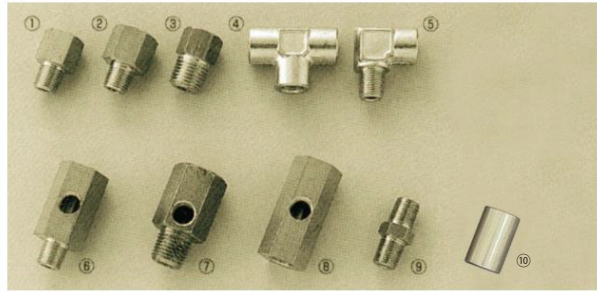

**Straight Joint**

Parts number	Product Name	Price(yen)
① 2411-1050	4φ-8φ Reducing Joint	800
② 2411-0410	4φ Boost Joint	240
③ 2411-1080	8φ Straight Joint	760
④ 2411-1081	8φ Straight Union	760
⑤ 2411-1130	8φ-12φ Reducing Joint	2,000
⑥ 2411-1290	12φ Straight Joint	1,600
⑦ 2411-1160	17φ Straight Joint	1,000
⑧ 2411-1525	6φ-8φ Reducing Joint	1,000
⑨ 2411-1550	8φ-10φ Reducing Joint	1,000

**Female-male T-type and L-type joints**

Parts number	Product name	Price(yen)
① 2411-0785	1/8" Female to 1/8" Male Joint,	750
② 2411-0161	1/4" Female to 1/8" Male Joint	750
③ 2411-0810	1/8" Female to 1/4" Male Joint	750
④ 2411-0772	1/8" Female T-joint,	1,850
⑤ 2411-0800	1/8"Female to 1/8" Male L-joint,	1,600
⑥ 2411-0870	1/8" Female to 1/8" Female to 1/8" Male joint,	1,200
⑦ 2411-0873	1/4" Female to 1/8" Female to 1/4" Male joint	1,600
⑧ 2411-0871	1/8" Female-to-1/8" Female-to-1/8" Female Joint	1,200
⑨ 2411-0780	1/8" Male-to-1/8" Male Joint	960
⑩ 2411-1575	1/8"Female-to-1/8" Female Joint	450

Union Parts

**Sunk plug, plug**

Parts number	Product Name	Price(yen)
① 2411-0880	1/8 Sunk Plug	200
② 2411-0210	Plug 9φ	650
③ 2411-0100	Plug 11φ	650
④ 2411-0520	Plug 14φ	1,200
⑤ 2411-1420	1/4 Sunk Plug	240
⑥ 2411-1421	3/8 Sunk Plug	320
⑦ 2411-0110	1/8 Plug	750
⑧ 2411-0200	1/4 plug	750
⑨ 2411-1150	3/8 plug	800