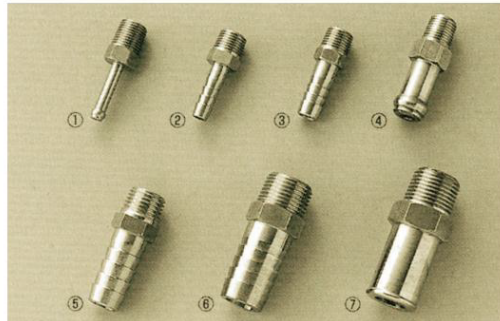

joint

Parts number	Product Name	Price(yen)
① 2411-1020	4φ-1/8 joint,	700
② 2411-0550	6φ-1/8 joint,	600
③ 2411-0500	8φ-1/8 joint,	600
④ 2411-0470	10φ-1/8 joint,	1,250
⑤ 2411-1014	10.5φ-1/4 joint,	680
⑥ 2411-0940	12φ-1/4 joint,	1,250
⑦ 2411-0320	16φ-3/8 joint,	1,000
⑧ 2411-0311	17φ-3/8 joint	Discontinued