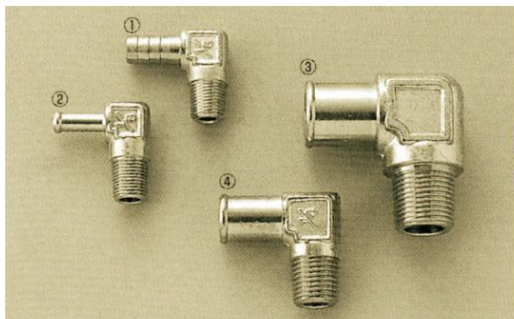

L-shaped joint

Parts number	Product Name	Price(yen)
① 2411-1070	8φ-1/8 L-shaped joint	1,000
② 2411-1280	4φ-1/8 L-shaped joint	1,250
③ 2411-0620	17φ-3/8 L-shaped joint	Discontinued
④ 2411-0850	12φ-1/4 L-shaped joint	1,800