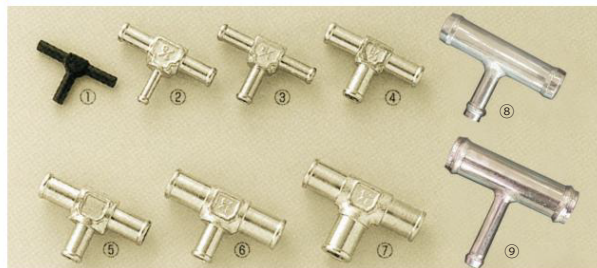

T-joint

Parts number	Product Name	Price(yen)
① 2411-0990	4φ T-joint,	250
② 2411-1060	8φ-4φ reducing T-joint,	2,200
③ 2411-0951	6φ T-joint,	2,200
④ 2411-0950	8φ T-joint	2,200
⑤ 2411-1210	10φ-8φ Reducing T-joint	2,350
⑥ 2411-1230	12φ-8φ Reducing T-joint	2,350
⑦ 2411-1240	12φ T-type joint	Discontinued
⑧ 2411-1201	8φ-14φ Reducing T-joint	2,700
⑨ 2411-1500	8φ-16φ Reducing T-joint	2,700