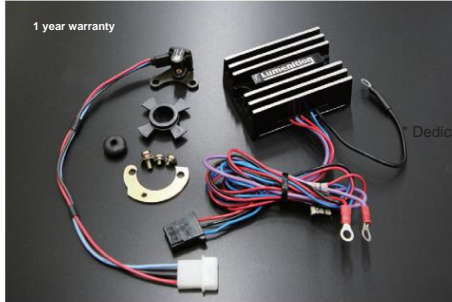

18RG Early model infrared full track kit

(Kameari specification)
Lumenition

1 year warranty

Kit price

¥60,000 (Product number: LU-18R02)

Dedicated mounting bracket included

[Compatibility]
18RG Early model (integral point display)

*When the point is removed, the point support does not remain inside the Disvi.