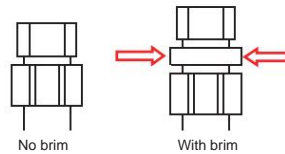

Infrared full-transmission kit (Kameari specification, high performance type)

This is the Lumenition Kameari version, made by Autocar, a prestigious manufacturer of electrical parts in the UK. It uses an infrared sensor that can pick up at several times higher speeds than a magnetic sensor, and is a high-energy built-in full-transistor kit that covers a wide range of 30 to 16,000 RPM with a strong spark. It also performs well under harsh conditions such as starting an engine in cold climates or with a high compression ratio engine.

L6 Infrared full track kit

(Kameari specification)
Lumenition

1 year warranty

Kit price

- For Disvi without brim
  ¥60,000 (Part number: LU-L601)
- For display with brim
  ¥60,000 (Part number: LU-L602)

Dedicated mounting bracket included

[Compatibility]
L20, L24, L26, L28

How to identify L6 Disvi

*There are two types of shaft shapes for L6 Disvi, as shown in the figure. Please check the shape before ordering.

L4. A-type infrared full track kit

(Kameari specification)
Lumenition

1 year warranty

Kit price

- For brimless displays
  ¥60,000 (product number: LU-L401)
- For display with brim
  ¥60,000 (Part number: LU-L402)
- For A-type brimless display
  ¥60,000 (Part number: LU-A01)
- For A-type brim display
  ¥60,000 (Part number: LU-A02)

* Dedicated mounting bracket included

*There are two types of Disvi shaft shapes as shown in the figure. Please check the shape before ordering.

L4. How to identify A-type Disvi

U20 Infrared Full Track Kit

(Kameari specification)
Lumenition

1 year warranty

Kit price

¥60,000 (Product number: LU-U201)

Dedicated mounting bracket included

[Compatibility]
U20

G7 Infrared Full Track Kit

(Kameari specification)
Lumenition

1 year warranty

Kit price

¥60,000 (Product number: LU-G701)