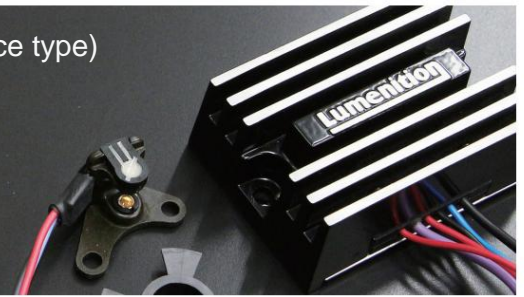

Infrared full-transmission kit (Kameari specification, high performance type)

This is the Lumenition Kameari version, made by Autocar, a prestigious manufacturer of electrical parts in the UK. It uses an infrared sensor that can pick up at several times higher speeds than a magnetic sensor, and is a high-energy built-in full-transistor kit that covers a wide range of 30 to 16,000 RPM with a strong spark. It also performs well under harsh conditions such as starting an engine in cold climates or with a high compression ratio engine.