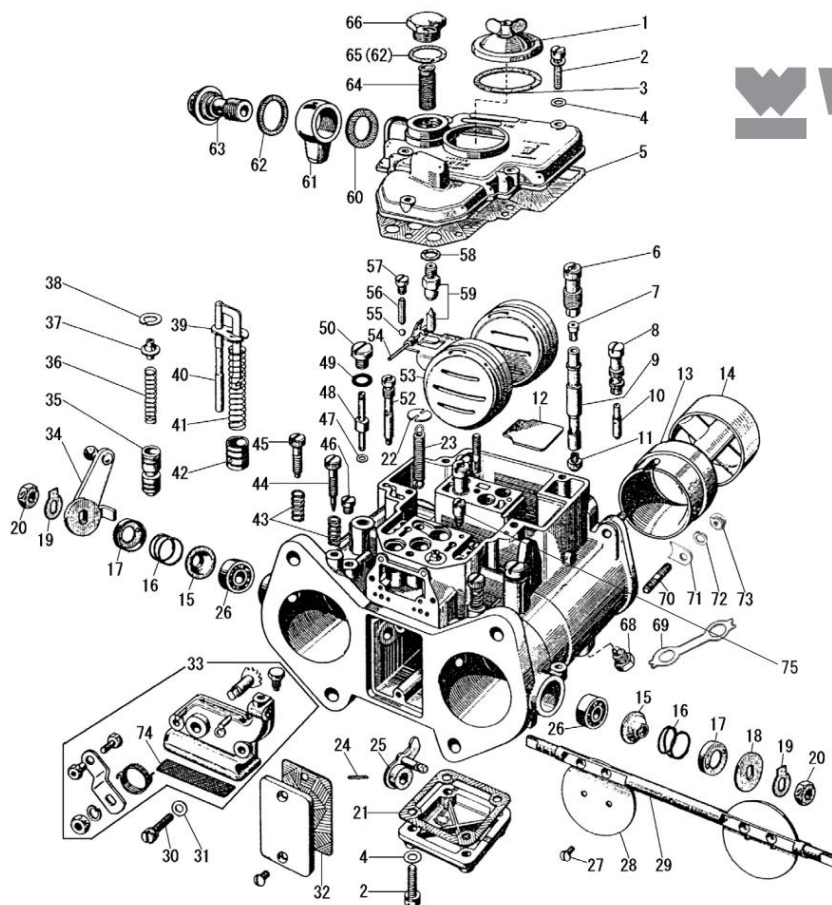

WEBER45ý Exploded view & parts list

No.	Product Name	Base price
1	Jet cover	¥3,500
2	Carburetor cover & bottom cover screw	¥650
3	Jet cover gasket (P/Kset)	¥350
4	Carburetor cover & bottom cover washer	¥100
5	Carburetor cover gasket (P/Kset)	¥1,800
6	Emulsion Tube Holder	¥3,300
7	Air jet #100 to #230 (#5 increments)	¥600
	Air Jet #235 to #260 (#5 jump)	¥800
8	Slow Jet Holder	¥2,200
9	Emulsion Tube F2, F9, F11, F16	¥3,500
	Emulsion Tube F4, F7,	¥4,500
10	Slow jet #40 to #70 (#5 jump) F8, F9, F11	¥700
11	Main jet #100 to #230 (in increments of #5)	¥600
	Main jet #235 to #260 (in increments of #5)	¥800
12	Front camber plate	
13	Outer Venturi 32ý 34ý 36ý 38ý 40ý	¥4,000
14	Inner Venturi 3.5/4.5/5.0	¥9,800
15	Dust cover seal	¥500
16	spring	¥250
17	Spring Return Cover	
18	Washer	
19	Throttle shaft lock washer	¥500
20	Throttle shaft nut	¥400
	Bottom cover gasket (P/Kset)	
	Anchor spring plate	¥600
	Spindle Return Spring	¥1,500
	Lever Fix Pin	
	Pump control lever	
26	ball bearing	¥4,500
27	Butterfly Fixation Screw	¥800
28	butterfly	¥5,000
29	Throttle shaft	
30	Starter control retaining screw	
31	Washer	
32	Pump cover gasket (P/Kset)	¥400
	Starter Control Assembly	
34	Throttle lever (left side when facing the funnel)	¥6,500
35	Starter valve	
36	Starter valve spring	