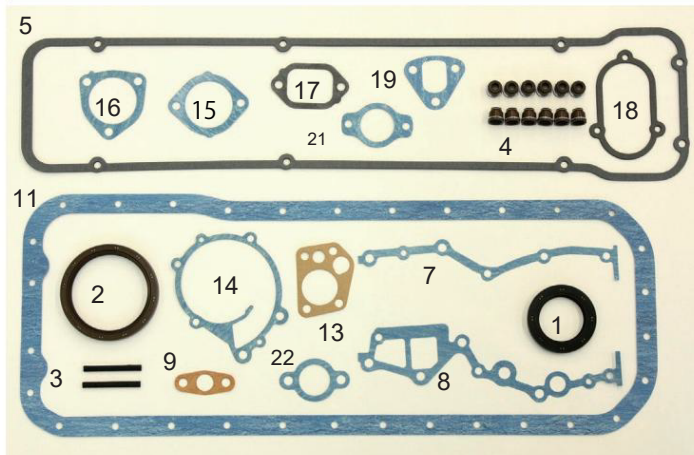

L-type overhaul kit and individual parts

L-type overhaul kit (L14 to L28)

L-type STD overhaul kit

•1-22(Standard gasket and STD oil seal set)	(Updated 2026.04.06)
For L20 - L28	price: ¥17,500
For L14 - L18	price: ¥15,000

L-type reinforced overhaul kit

•1-22 (with reinforced oil pan gasket and reinforced rear oil seal)	(Updated 2026.04.06)
For L20 - L28	price: ¥19,500
For L14 - L18	price: ¥17,000

Gasket uses a heat-resistant ceramic fiber material that withstands continuous use at 400°C and offers excellent resistance to heat, oil, pressure, and wear.

The photo shows an overhaul kit for the L6 engine.
The kit does not include the manifold gasket or the head gasket.

Please select the appropriate parts according to your engine specifications.

Single overhaul parts